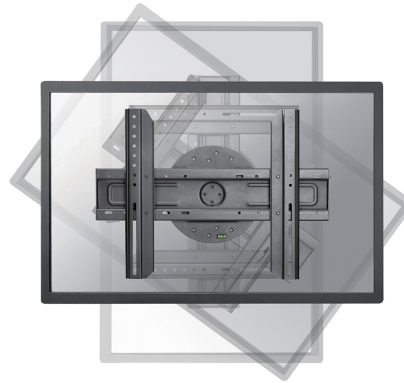

LED-WR100BLACK

NEOMOUNTS LED-WR100BLACK TV MOUNT

SPECIFICATIONS

GENERAL

Min. screen size*	37 inch
Max. screen size*	75 inch
Max. weight	50 kg (per screen)
Screens	1
VESA minimum	200x200 mm
VESA maximum	600x400 mm
Distance to wall	5,1 cm

FUNCTIONALITY

Type	Rotate Fixed
Rotate (degrees)	360°
Adjustment type	None

INFORMATION

Color	Black
Main material	Steel
Warranty	5 year
EAN code	8717371446345

*Please note: The inch sizes stated are just an indication, combined with the weight and VESA sizes. The maximum weight and VESA size are absolute restrictions for the products and should not be exceeded.

Neomounts

Neomounts

Neomounts LED-WR100BLACK Rotatable TV mount wall - 37-75" - max 50 kg - VESA 200x200-600x400 - d 5,1 cm - 360° screen rotation - black

The Neomounts LED-WR100BLACK is a fixed wall mount with 360 degrees rotation function for flat screens up to 75". This mount is a great choice when you want the ultimate viewing flexibility with your flat screen. Depth of this mount is 5 centimetres.

Neomounts LED-WR100BLACK is suitable for screens up to 75". The weight capacity of this product is 50 kg. The wall mount is suitable for screens that meet VESA hole pattern 200x200 to 600x400 mm.

Create a clean design ambiance for your flat screen TV in a living room, bedroom or public environment, wether you want to use the screen in landscape or portrait mode.

All installation material is included with the product.