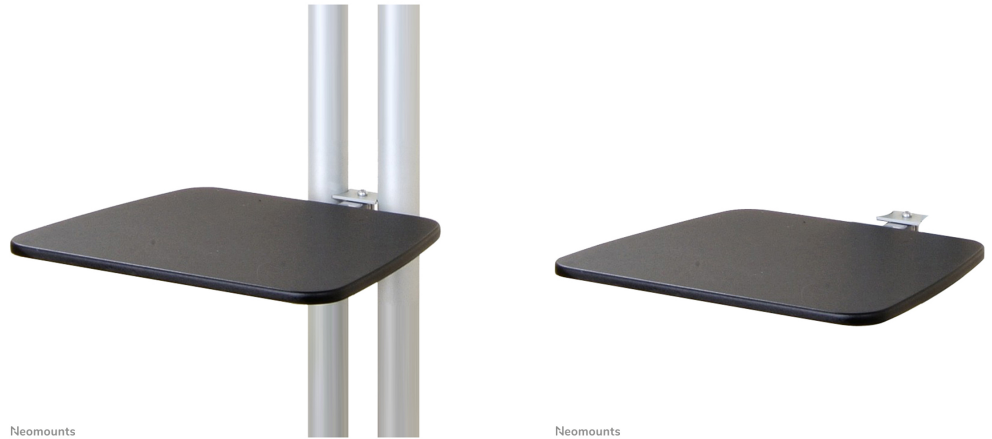

PLASMA-ME-SHELF

SPECIFICATIONS

GENERAL

Min. weight	0
Max. weight	15

FUNCTIE

Type	Fixed
Width adjustment	50 cm
Depth adjustment	40 cm
Adjustment type	None

INFORMATION

Color	Black
Main material	Wood
Warranty	5 year

NEOMOUNTS PLASMA-ME-SHELF MULTIMEDIA HOLDER

Neomounts PLASMA-ME-SHELF Multimedia holder - max 15 kg - suitable for PLASMA-M1200/M1800E/M2000E/M2000ED - black

The Neomounts AV equipment shelf, model PLASMA-ME-SHELF allows to use AV equipment on Neomounts floor stand model PLASMA-M1200, PLASMA-M1800E, PLASMA-M2000E and PLASMA-M2000ED. This shelf can be mounted to the available mounting holes which can be found on the floor stand.

This shelf is included with PLASMA-M1800E, and PLASMA PLASMA-M2000E-M2000ED.

All installation material is included with the product.

PLASMA-ME-SHELF

NEOMOUNTS PLASMA-ME-SHELF MULTIMEDIA HOLDER

Neomounts

Measuring unit: mm