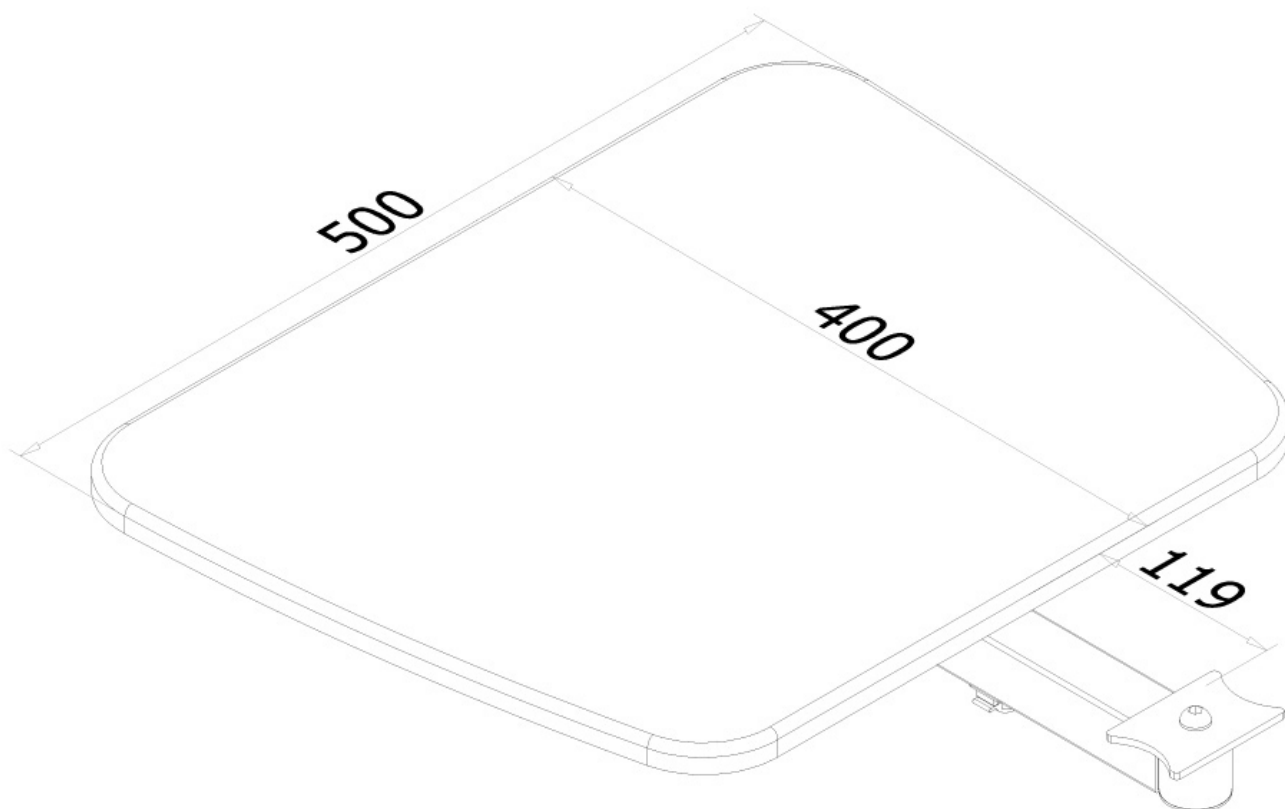

*Please note: The inch sizes stated are just an indication, combined with the weight and VESA sizes. The maximum weight and VESA size are absolute restrictions for the products and should not be exceeded.

NEOMOUNTS PLASMA-ME-SHELF MULTIMEDIA HOLDER

Neomounts PLASMA-ME-SHELF Multimedia holder - max 15 kg - suitable for PLASMA-M1200/M1800E/M2000E/M2000ED - black

The Neomounts AV equipment shelf, model PLASMA-ME-SHELF allows to use AV equipment on Neomounts floor stand model PLASMA-M1200, PLASMA-M1800E, PLASMA-M2000E and PLASMA-M2000ED. This shelf can be mounted to the available mounting holes which can be found on the floor stand.

This shelf is included with PLASMA-M1800E, and PLASMA PLASMA-M2000E-M2000ED.

All installation material is included with the product.

PLASMA-ME-SHELF

NEOMOUNTS PLASMA-ME-SHELF MULTIMEDIA HOLDER

Neomounts

Measuring unit: mm