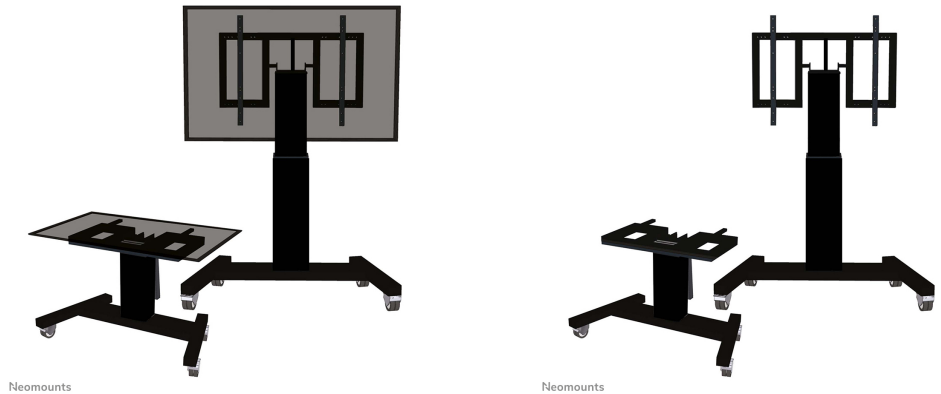

FUNCTIONALITY

Type	Tilt
Height adjustment	50 cm (91-141 cm)
Lockable	Not lockable
Tilt (degrees)	90°
Height	173 cm
Width	104 cm
Depth	80 cm
Adjustment type	Motorised

INFORMATION

Color	Black
Main material	Steel
Warranty	5 year
EAN code	8717371445973

Neomounts PLASMA-M2500TBBLACK TV trolley - 42-100" - max 150 kg - motorised h 91-141 cm - VESA 400x200-800x600 - table tilt function - black

Create the optimum viewing positioning for both standing and seated audiences with the Neomounts PLASMA-M2500TBBLACK motorised floor stand. The trolley is a perfect solution for classrooms, offices, meeting rooms and public areas.

The floor stand has a 90° tilt function that allows the (touch) screen to be used in table-top mode. The PLASMA-M2500TBBLACK is suited for 42-100" screens with a VESA hole pattern of 400x200 to 800x600 mm and has a maximum weight capacity of 150 kg. The cable management system ensures orderly routing of the cables at the back of the mount.

The mobile floor stand is automatically tiltable (90°) and height adjustable over a height of 50 cm with a remote control. From the floor to the center the height of the screen is variable from 91,4-141,4 cm. The trolley features four solid castor wheels, of which the two front wheels are equipped with a brake. Thanks to these high-quality wheels, the trolley can be easily moved over doorsteps and thresholds.