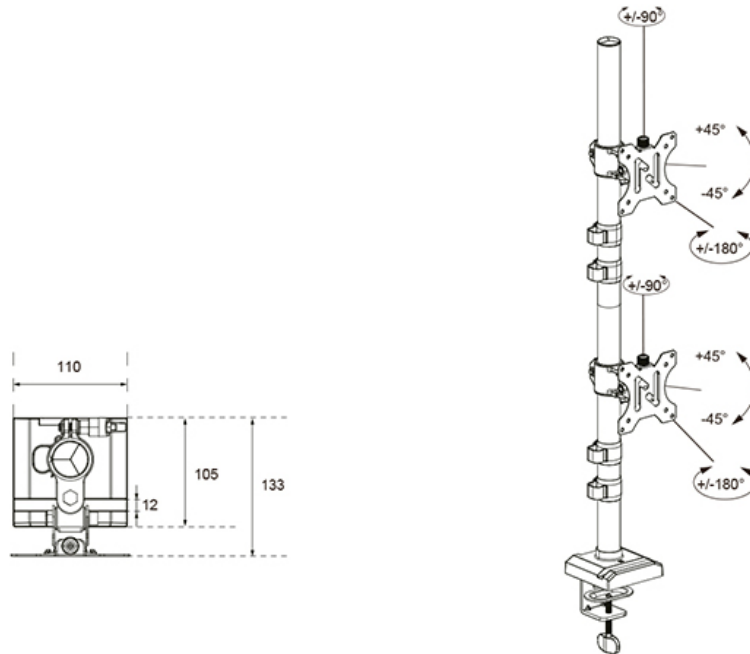

FUNCTIONALITY

Type	Tilt Rotate Swivel
Height adjustment	14-83 cm
Lockable	Not lockable
Tilt (degrees)	90°
Swivel (degrees)	180°
Rotate (degrees)	360°
Height	87,5 cm
Width	11 cm
Depth	13,3 cm
Adjustment type	Manual

Neomounts

Neomounts

Neomounts DS60-600BL2V Dual monitor arm - 10-32" - 0-9 kg | 19,8 lbs (2x) - 90° tiltable - 360° rotatable - 160° swivel - VESA 75x75 - Black

The Neomounts DS60-600BL2V is a professional dual monitor arm featuring a solid vertical pole, specifically designed for a stacked screen configuration. This full motion mount supports two monitors up to 32" (9 kg per screen) and offers an impressive height adjustment range of 14 to 83 cm. With versatile tilt (90°), rotate (360°), and swivel (160°) technology, you can effortlessly align your screens for an optimal ergonomic posture.

This model provides maximum installation flexibility, as it comes standard with both a quick-fix desk clamp for edge mounting and a grommet clamp for installation through the desktop. The robust construction ensures a stable base, while the integrated cable management system keeps your workspace tidy. Additionally, the base features a convenient phone slot to keep your smartphone within reach.

DS60-600BL2V

NEOMOUNTS DS60-600BL2V DUAL MONITOR

Neomounts

Measuring unit: mm