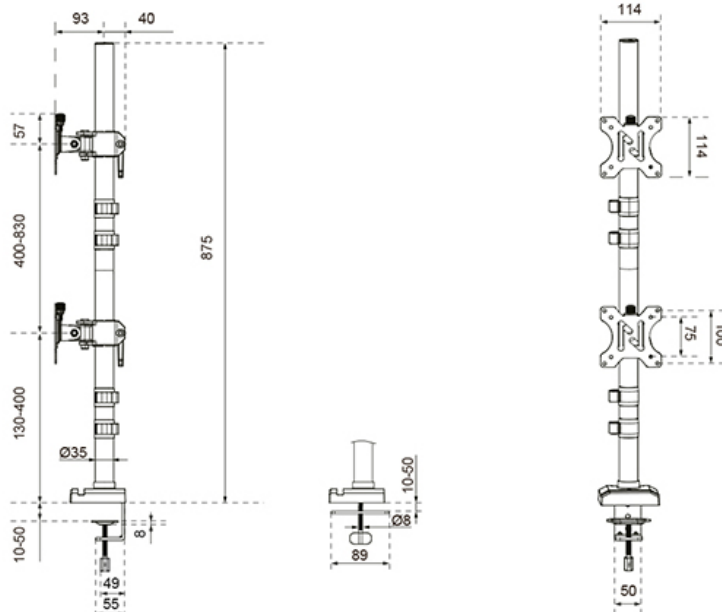

FUNCTIONALITY

Type	Tilt Rotate Swivel
Height adjustment	14-83 cm
Lockable	Not lockable
Tilt (degrees)	90°
Swivel (degrees)	180°
Rotate (degrees)	360°
Height	87,5 cm
Width	11 cm
Depth	13,3 cm
Adjustment type	Manual

Neomounts

Neomounts

Neomounts DS60-600BL2V Dual monitor arm - 10-32" - 0-9 kg | 19,8 lbs (2x) - 90° tiltable - 360° rotatable - 160° swivel - VESA 75x75 - Black

The Neomounts DS60-600BL2V is a professional dual monitor arm featuring a solid vertical pole, specifically designed for a stacked screen configuration. This full motion mount supports two monitors up to 32" (9 kg per screen) and offers an impressive height adjustment range of 14 to 83 cm. With versatile tilt (90°), rotate (360°), and swivel (160°) technology, you can effortlessly align your screens for an optimal ergonomic posture.

This model provides maximum installation flexibility, as it comes standard with both a quick-fix desk clamp for edge mounting and a grommet clamp for installation through the desktop. The robust construction ensures a stable base, while the integrated cable management system keeps your workspace tidy. Additionally, the base features a convenient phone slot to keep your smartphone within reach.

DS60-600BL2V

NEOMOUNTS DS60-600BL2V DUAL MONITOR

Neomounts

Measuring unit: mm