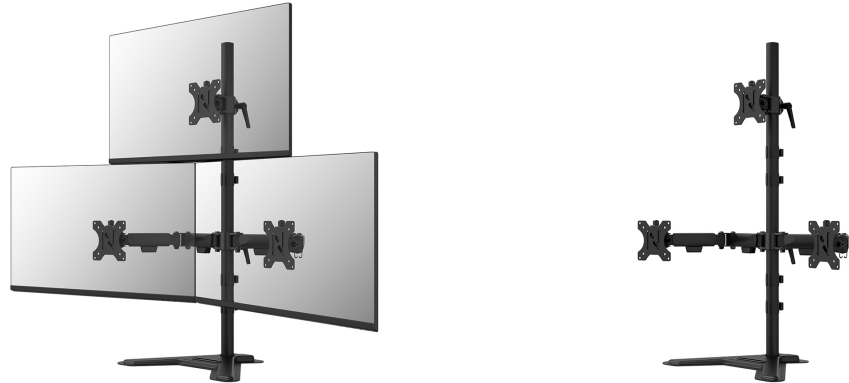

DS45-600BL2-1

SPECIFICATIONS

GENERAL

Min. screen size*	10
Max. screen size*	32
Max. weight	5
Screens	3
Desk mount	Stand
Distance to wall	16,1 cm
VESA minimum	75x75 mm
VESA maximum	100x100 mm

FUNCTIE

Type	Tilt
	Rotate
	Swivel
Height adjustment	14-83 cm
Width adjustment	39,7 cm
Depth adjustment	16,1-29,7 cm
Lockable	Not lockable
Tilt (degrees)	90°
Swivel (degrees)	180°
Rotate (degrees)	360°
Height	87,7 cm
Width	90,8 cm
Depth	29,7 cm
Adjustment type	Manual

NEOMOUNTS DS45-600BL2-1 TRIPLE MONITOR STAND 10-32"

Neomounts

Neomounts

Neomounts DS45-600BL2-1 Triple monitor stand - 10-32" - 0-5 kg | 11 lbs (3x) - 90° tiltable - 360° rotatable - 180° swivel - VESA 75x75 - 180° lock - Black

The Neomounts DS45-600BL2-1 is the perfect choice for those looking for a sturdy and versatile solution for three monitors up to 32" with a weight capacity of 5 kg per screen. This full motion monitor stand offers maximum flexibility thanks to its versatile tilt (90°), rotate (360°), and swivel (180°) technology, enabling you to always find the optimal viewing angle for an ergonomic working posture.

The stand is suitable for screens that meet VESA pattern 75x75 or 100x100 mm. The Easy-release VESA system makes it easy to attach or detach the screens. Installation of the DS45-600BL2-1 is quick and easy, making this monitor stand a durable and essential upgrade for trading floors, security control rooms, or high-end gaming setups.