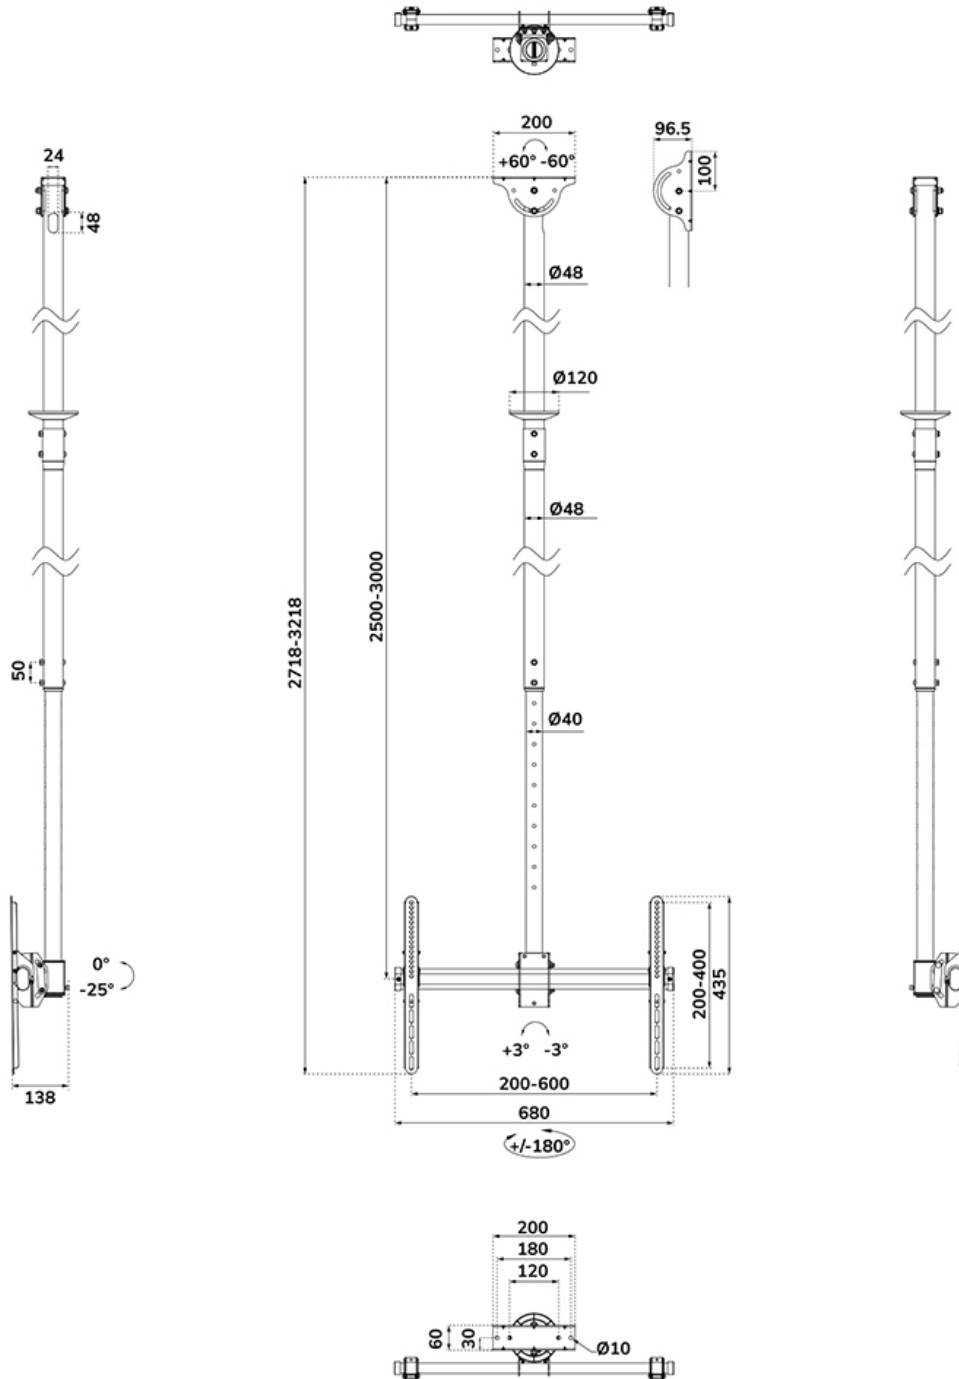

FUNCTIONALITY

Type	Full motion
Height adjustment	250-300 cm
Lockable	Not lockable
Tilt (degrees)	+0°, -25°
Swivel (degrees)	+180°, -180°
Rotate (degrees)	+3°, -3°
Height	322 cm
Width	68 cm
Depth	13,8 cm
Adjustment type	Manual

Neomounts

Neomounts

Neomounts CL35-440BL16XL Monitor/TV mount ceiling 1 screen - 37-70" - max 50 kg - VESA 200x200-600x400 - h 250-300 cm - black

The Neomounts CL35-440BL16XL is an ultra-long full motion ceiling mount for flat screens up to 70". The unique tilt (25°) and swivel (360°) technology allows the mount to change to the optimal viewing angle. Level adjustment is available for the perfect installation.

The ceiling mount has an extra-long pole, that can be easily adjusted in height from 250 to 300 cm* and has a weight capacity of 50 kg. The CL35-440BL16XL is suitable for screens that meet VESA hole pattern 150x200 to 600x400 mm. A practical cable management system conceals and routes cables from ceiling to screen. The mount features an adjustable mounting angle for sloped ceilings and comes with an additional cover for installation on suspended ceilings.

NEOMOUNTS CL35-440BL16XL MONITOR/TV

Neomounts

Measuring unit: mm